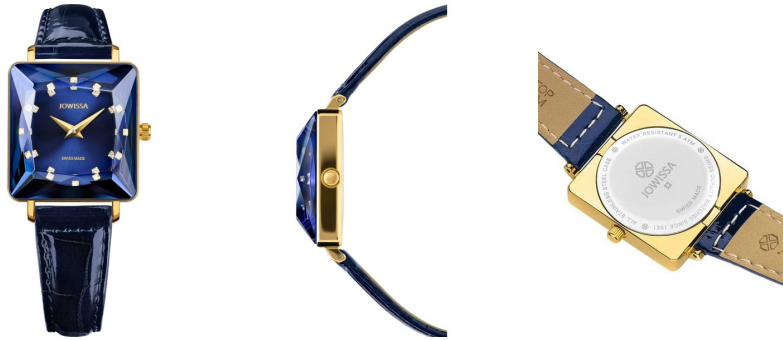

DIALANDO®

Jowissa ladies' watch J8.061.M Specifications

[BUY NOW](#)

This document contains all the specifications for the Jowissa Facet Princess J8.061.M ladies' watch. We at the [DIALANDO® watch store](#) offer a large selection of authentic watches from the best watch brands in the world.
<https://www.dialando.dk/>

PRODUCT INFORMATION

EAN	7630055903334
Gender	Ladies
Warranty [years]	2

PRODUCT EXECUTION

Display Type	Analogue
Movement type	Quartz (Battery)

MEASURES

Case width [mm]	25
-----------------	----

MATERIAL & COLOUR

Strap Material	Real leather
Strap Colour	Blue
Colour of the dial	Blue
Glass	Mineral glass

DETAILS

Clasp	Buckle
Water resistant	5 ATM