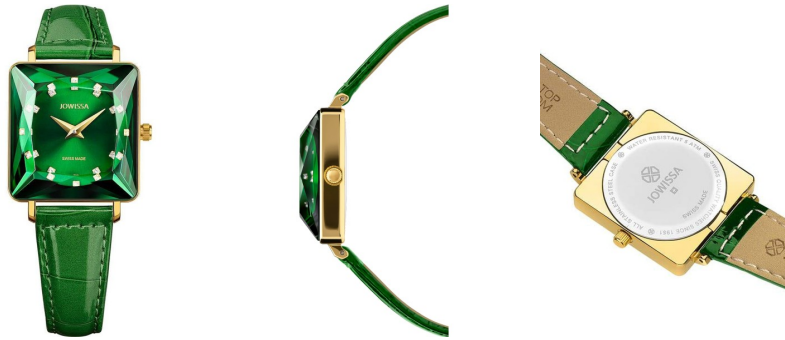

## Jowissa ladies' watch J8.063.M Specifications

BUY NOW

This document contains all the specifications for the Jowissa Facet Princess J8.063.M ladies' watch. We at the [DIALANDO® watch store](https://www.dialando.dk/) offer a large selection of authentic watches from the best watch brands in the world.  
<https://www.dialando.dk/>

### PRODUCT EXECUTION

Display Type	Analogue
Movement type	Quartz (Battery)

### MEASURES

Case width [mm]	25
-----------------	----

### MATERIAL & COLOUR

Strap Material	Real leather
Strap Colour	Green
Colour of the dial	Green
Glass	Mineral glass