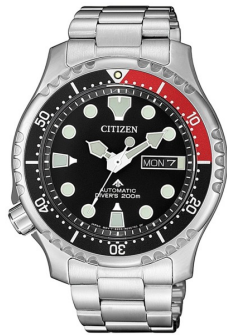

DIALANDO®

Citizen men's watch NY0085-86E Specifications

BEISPIELBOX

[BUY NOW](#)

This document contains all the specifications for the Citizen Promaster NY0085-86E men's watch. We at the [DIALANDO® watch store](#) offer a large selection of authentic watches from the best watch brands in the world.
<https://www.dialando.dk/>

PRODUCT INFORMATION

EAN	4974374288332
Gender	Men
Brand	Citizen
Collection	Promaster
Warranty [years]	2

PRODUCT EXECUTION

Display Type	Analogue
Movement type	Automatic
Movement Name	8203 / Citizen
Functions	Hour / Second / Minute / Date / Day of the week

MEASURES

Case width [mm]	42
Case thickness [mm]	12
Lug width [mm]	20
Max. wrist circumference [mm]	210

MATERIAL & COLOUR

Strap Material	Stainless steel
Strap Colour	Silver
Case Material	Stainless steel
Case Colour	Silver
Case Surface	Polished / Matted
Colour of the dial	Black
Glass	Mineral glass

DETAILS

Bezel	Left side / Rotatable
Case Bottom	Stainless steel bottom (screwed)
Crown	Screwed
Clasp	Folding clasp
Lighting	Luminous hands / Luminous indexes
Water resistant	20 ATM