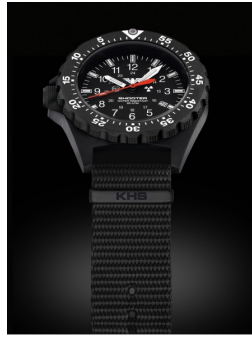

DIALANDO®

KHS men's watch KHS.SH2F.NB Specifications

[BUY NOW](#)

This document contains all the specifications for the KHS KHS.SH2F.NB men's watch. We at the [DIALANDO® watch store](#) offer a large selection of authentic watches from the best watch brands in the world.
<https://www.dialando.dk/>

PRODUCT INFORMATION

EAN	4260446986900
Gender	Men
Brand	KHS
Collection	Shooter MKII
Warranty [years]	2

PRODUCT EXECUTION

Display Type	Analogue
Movement type	Quartz (Battery)
Movement Name	Swiss Made
Functions	Minute / Date / Hour / Second

MEASURES

Case width [mm]	44
Case thickness [mm]	14
Lug width [mm]	22
Max. wrist circumference [mm]	240

MATERIAL & COLOUR

Strap Material	Textile
Strap Colour	Black
Case Material	Carbon
Case Colour	Black
Case Surface	Matted
Colour of the dial	Black
Glass	Sapphire glass

DETAILS

Bezel	Left side / Rotatable
Case Bottom	Stainless steel bottom (screwed)
Crown	Screwed
Clasp	Pin buckle
Lighting	Luminous hands / Luminous indexes
Water resistant	20 ATM