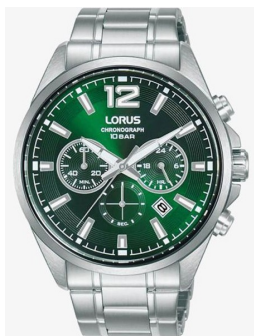

DIALANDO®

Lorus men's watch RT385JX9 Specifications

BUY NOW

This document contains all the specifications for the Lorus Chrono RT385JX9 men's watch. We at the [DIALANDO® watch store](https://www.dialando.dk/) offer a large selection of authentic watches from the best watch brands in the world.
<https://www.dialando.dk/>

PRODUCT INFORMATION

EAN	4894138352461
Gender	Men
Warranty [years]	2

PRODUCT EXECUTION

Display Type	Analogue
Movement type	Quartz (Battery)
Functions	Date / Chronograph / 24-Hour / Second / Minute / Hour

MEASURES

Case width [mm]	43
Case thickness [mm]	11

MATERIAL & COLOUR

Strap Material	Stainless steel
Strap Colour	Silver
Case Material	Stainless steel
Case Colour	Silver
Case Surface	Polished / Matted
Colour of the dial	Green
Glass	Mineral glass / Hardened glass

DETAILS

Bezel	Fixed
Case Bottom	Screwed / Stainless steel bottom
Clasp	Folding clasp
Lighting	Luminous hands
Water resistant	10 ATM